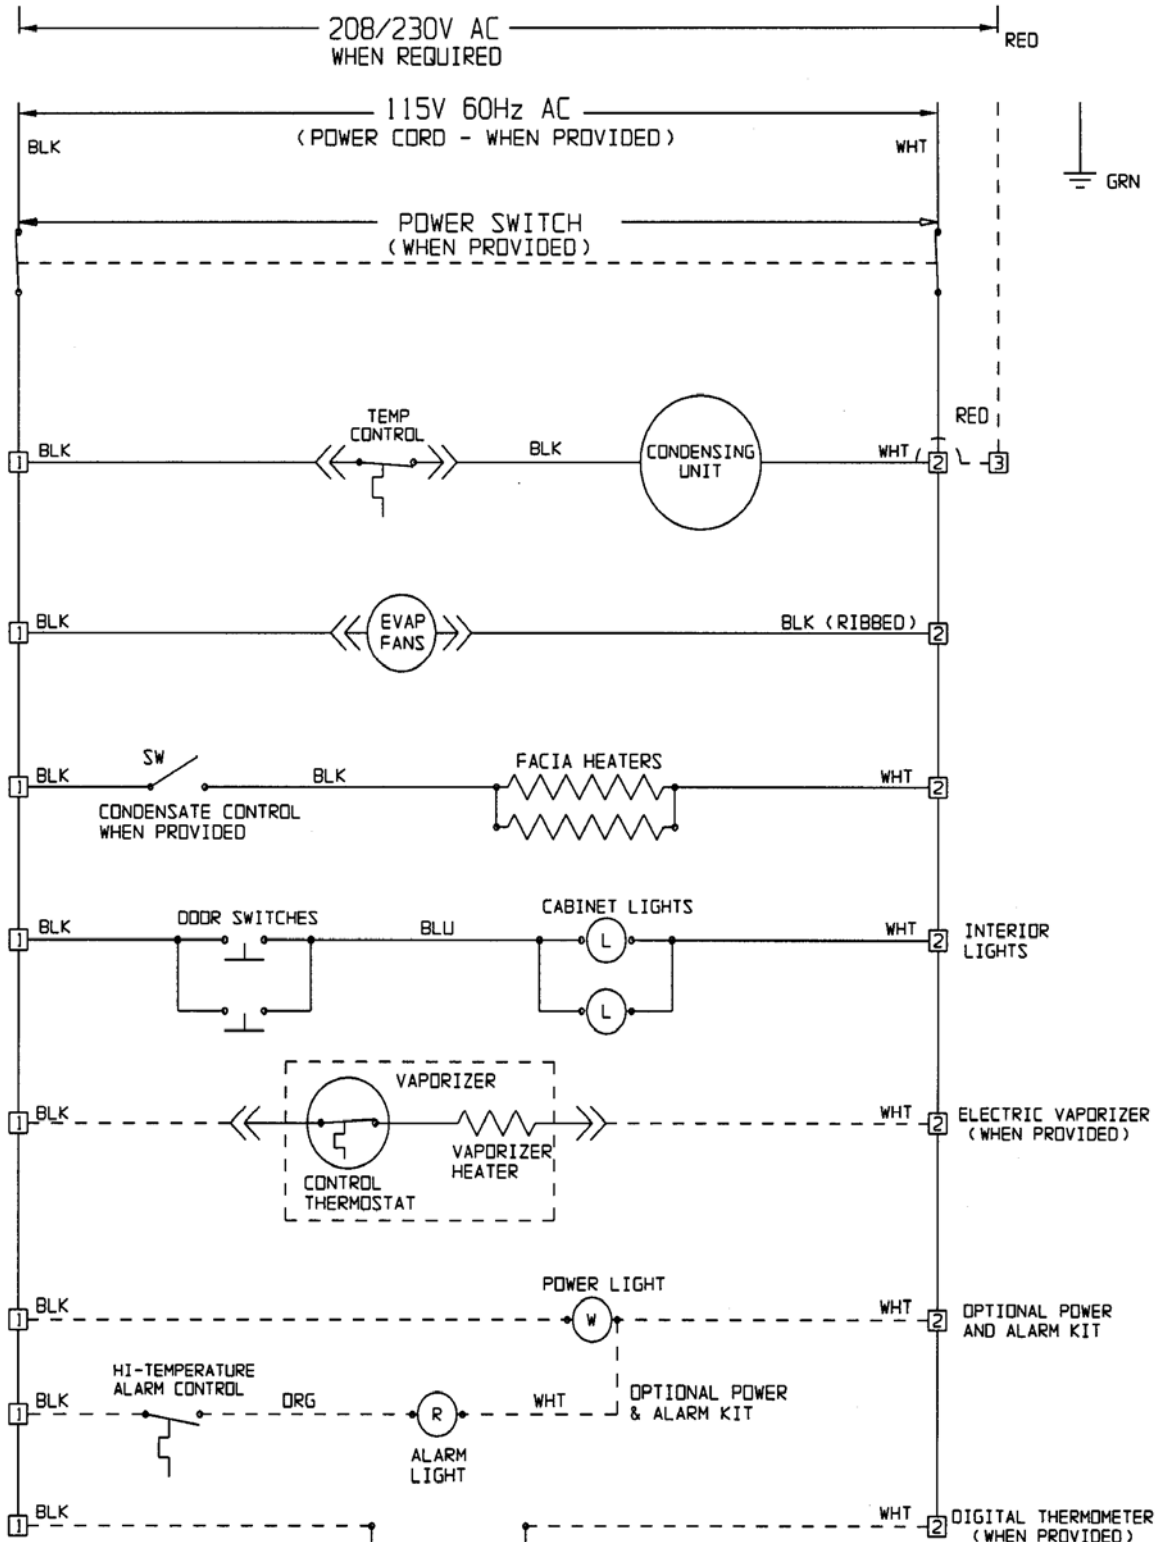

SPEC LINE REFRIGERATORS

- KEY:**
- (X) DEFROST TIMER TERMINAL
 - (I) JUNCTION BOX TERMINALS
 - - - OPTIONAL WIRING

NOTES:

115/1.60: 2-WIRE FEED*
 115/208-230/1.60: 3-WIRE FEED*
 (*PLUS GROUND WIRE)

ALL CONTROLS SHOWN IN NORMAL RUN POSITION.