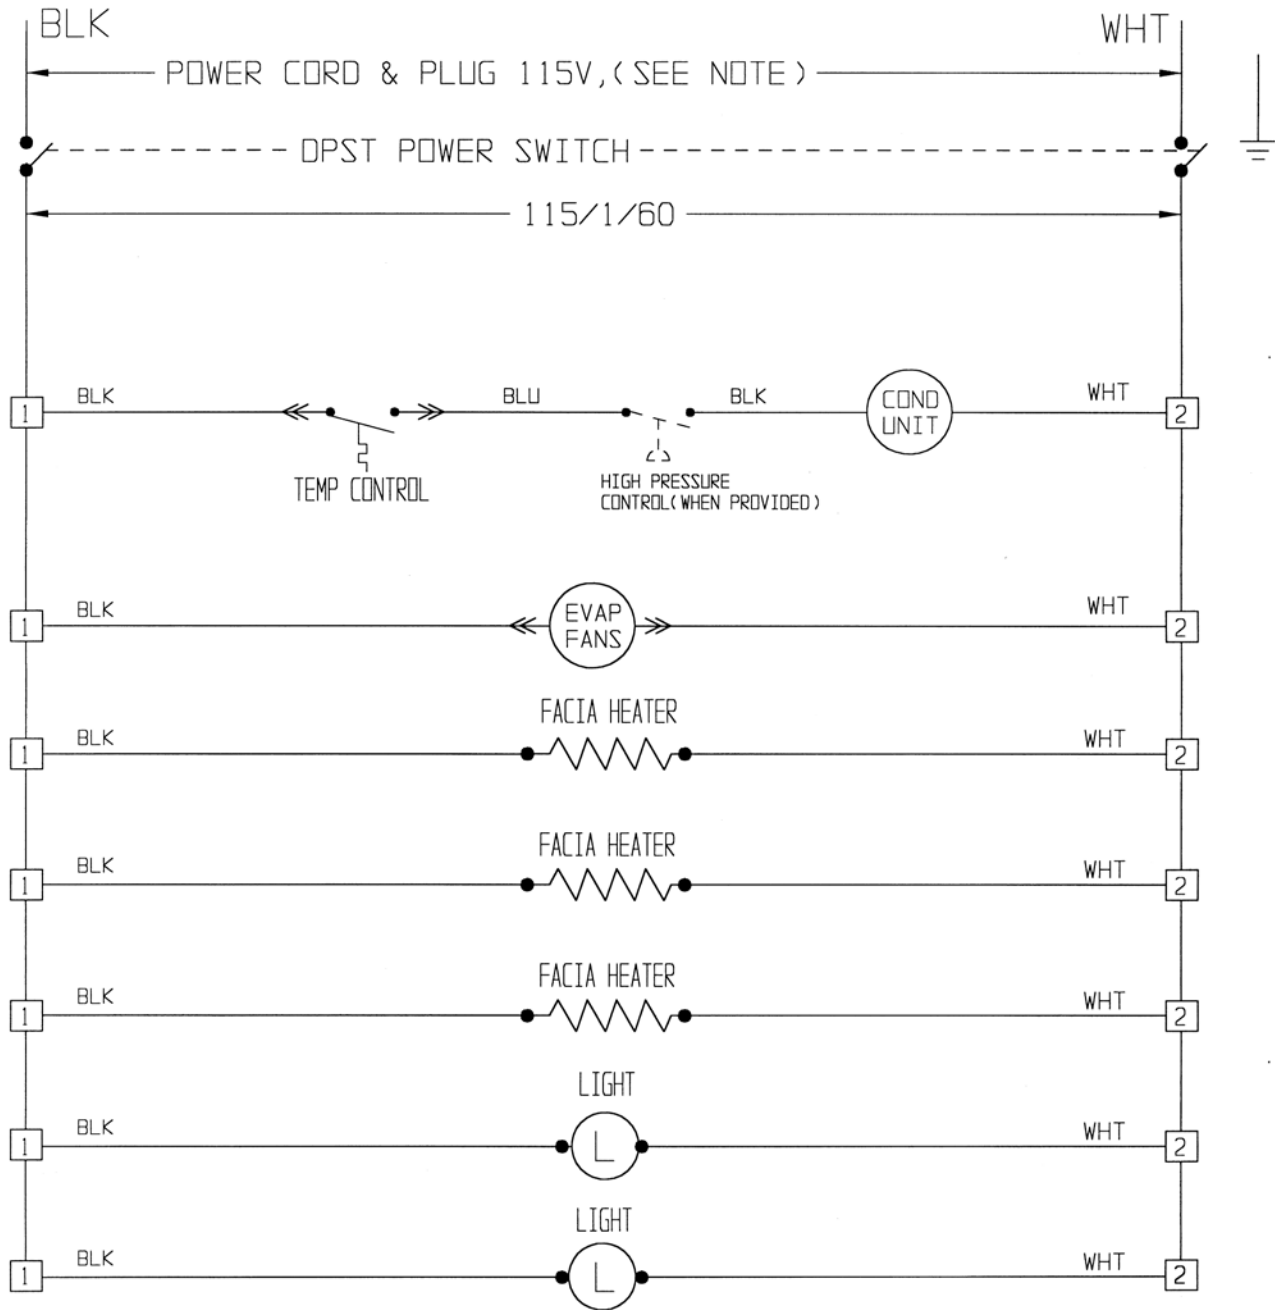

V- SERIES REFRIGERATORS

115/1/60

POWER CORD & PLUG NOTE:

MODEL:

VR-1	15 AMP	NEMA 5-15P
VR-2	15 AMP	NEMA 5-15P
VR-3	15 AMP	NEMA 5-15P